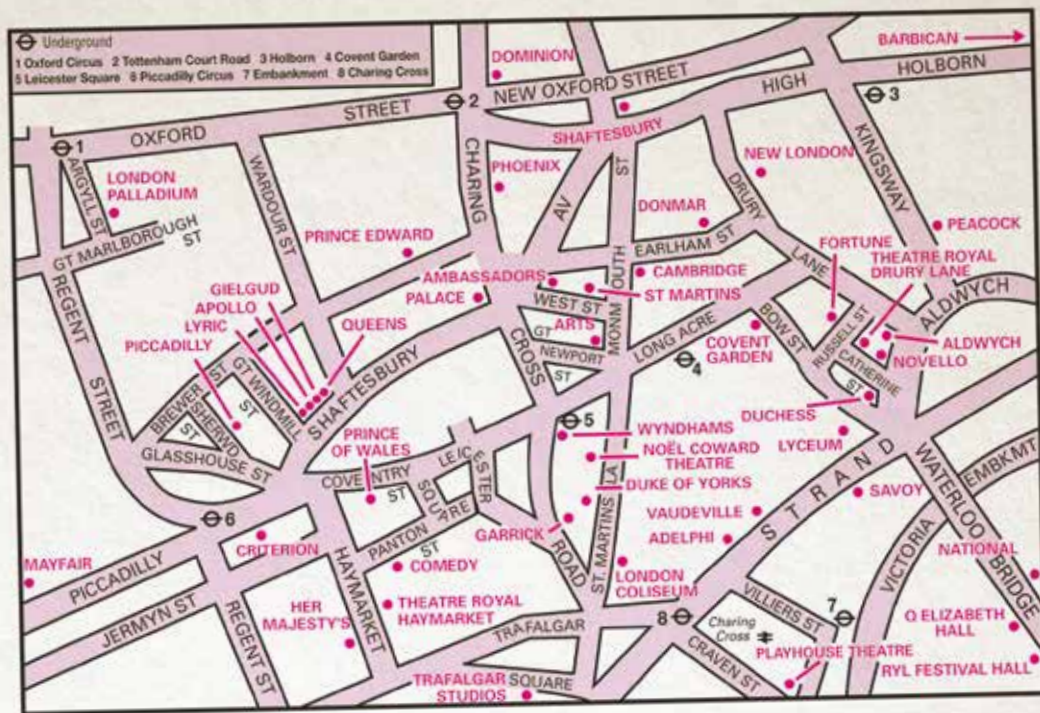

LOVEtheatre.com

THEATRE LOCATIONS

YOUR GUIDE TO LONDON'S TOP VENUES

For further information
please contact the **LOVEtheatre** customer service telephone line:
0800 912 6957